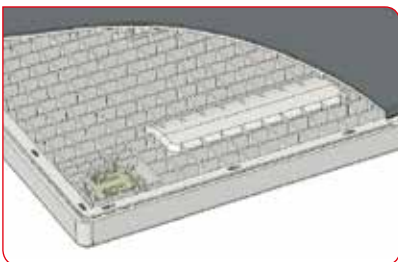

seca clara 803

The rediscovery
of clarity.

product sheet { **seca clara 803**

- Two-component rubber coating. For pleasant footing.
- Four stable rubber feet. For a safe standing.
- 28-millimetre LCD figures. For easy reading.
- More than 170 years of experience. For maximum precision.
- From the global market leader for medical weighing and measuring.

Professional can be so private.

Whether black or white, whether for professional or private use, this seca starter scale satisfies the highest demands made by private persons and anyone who appreciates high-quality workmanship. The seca clara 803 has its strengths on the outside and on the inside. Underneath the weighing platform you'll see longitudinal and cross braces set one centimetre apart, giving the scale unparalleled stability.

Lightening the load.

Thanks to its low tare weight of only 1.4 kilograms and the handle built onto the back, the scale is easy to carry, making it suitable for users on the move. Viewing the measurements is just as easy from the unconventionally big display with 28-millimetre-high figures. You see, seca cuts no corners even with its lowest-priced scale.

28-millimetre LCD figures. For easy reading.

Close ribbing for a sure foothold.

seca clara 803

Technical data

- Capacity: 150 kg / 330 lbs / 23 sts
- Division: 100 g / 0.2 lbs
- Dimensions scale (WxHxD): 315 x 35 x 325 mm
- Weight: 1.4 kg
- Functions: Auto-HOLD, automatic switch-off
- Parts to be delivered: 4 AAA batteries, 4 extension feet for carpets